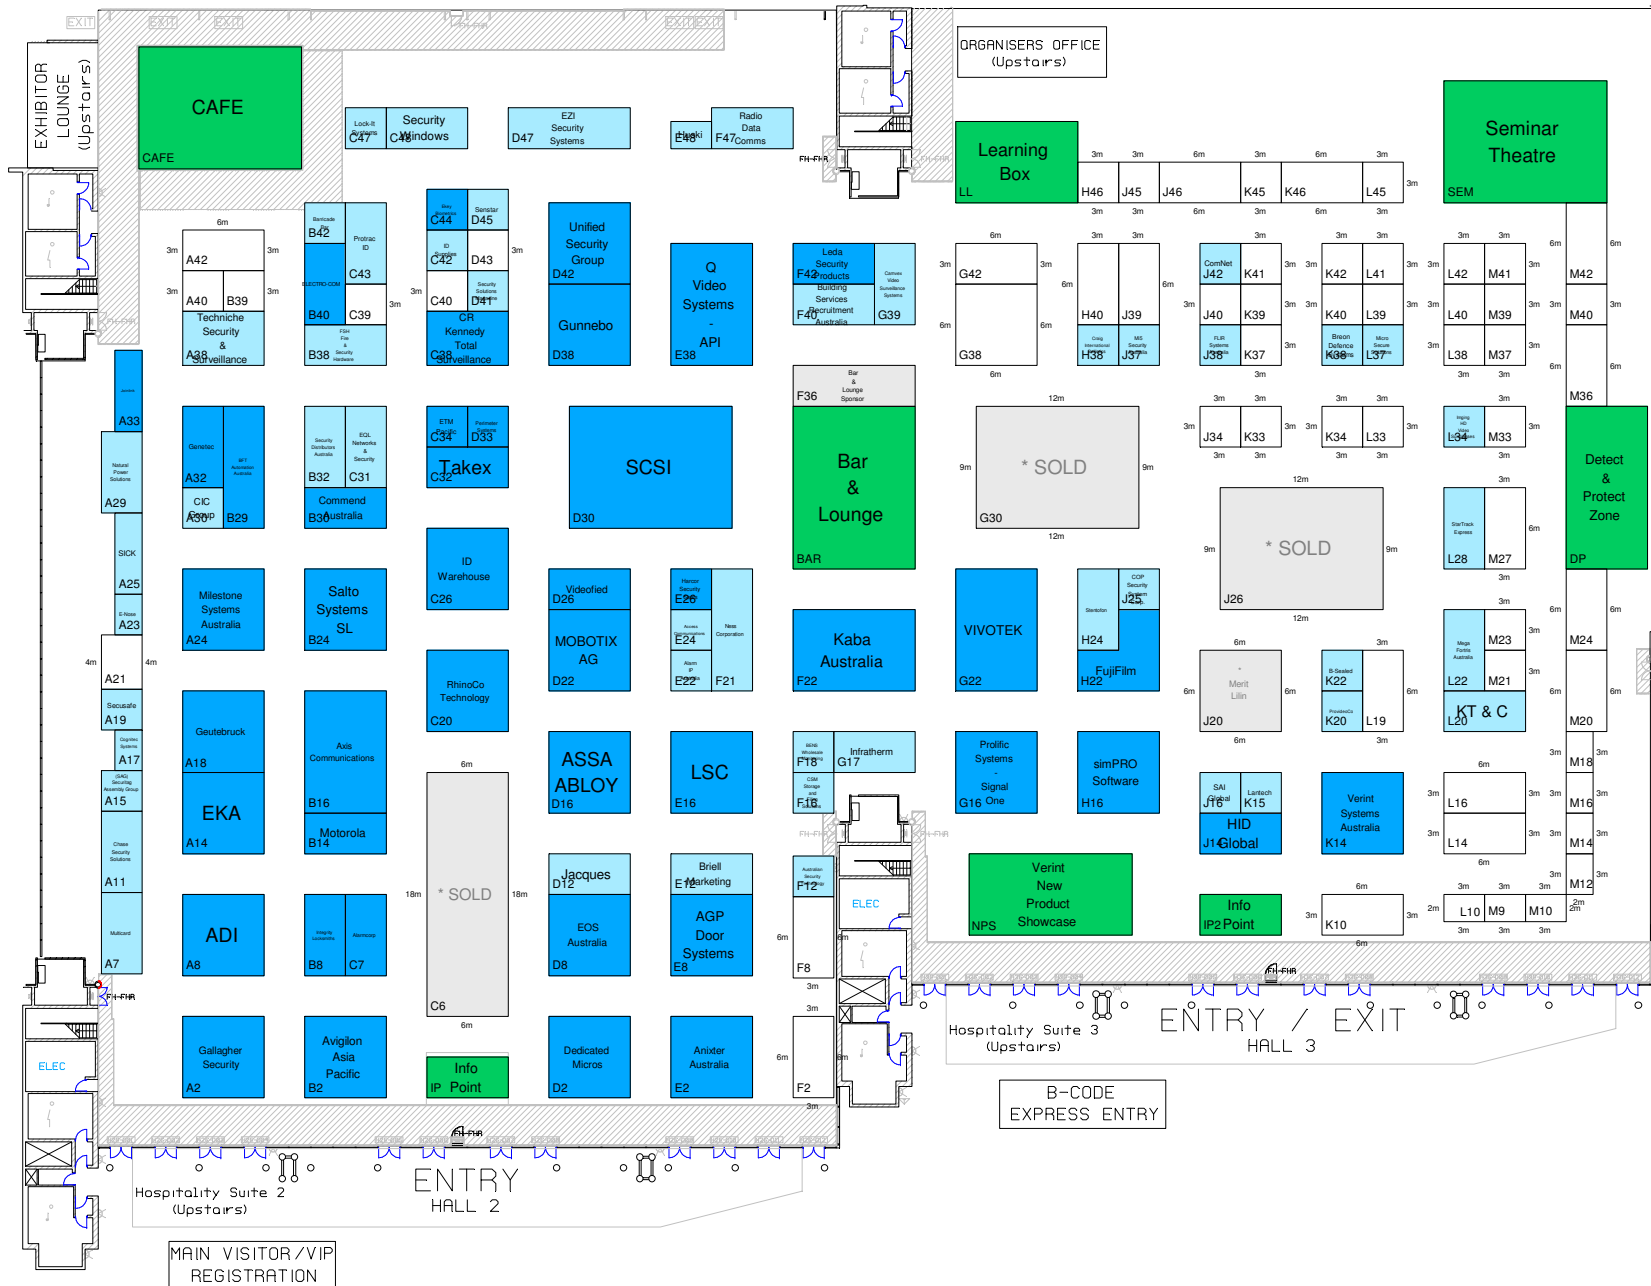

Security 2012
EXHIBITION & CONFERENCE
25-27 July 2012
SYDNEY CONVENTION & EXHIBITION CENTRE

- Space Only
- Shell Scheme
- Show Feature

diversified
EXHIBITIONS ■ AUSTRALIA

Floor plan as at 03/02/12